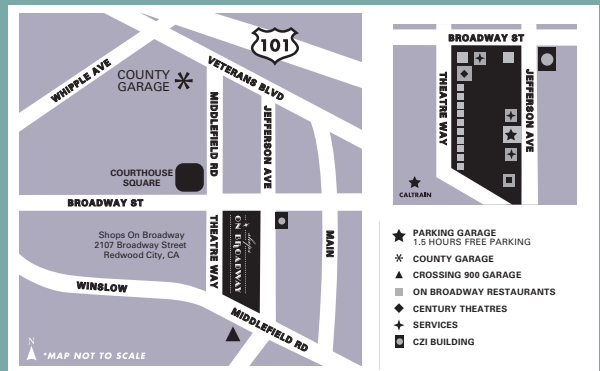

Stroll the beautiful tree lined streets and enjoy Shops On Broadway's eateries, quaint restaurants and quality offerings including:

- Cinemark Century 20 Theatres
- Chipotle
- Dignity GoHealth Urgent Care
- Five Guys Burgers and Fries
- Happy Lemon
- Hella Mediterranean
- Limón Restaurante Peruano (Coming This Year)
- Marufuku Ramen
- Ocean Oyster Bar & Grill (Coming This Year)
- Pizza My Heart
- Powerhouse Gym Elite
- Sola Salon Studios
- Teriyaki Madness (Coming This Year)
- Timber & Salt
- Vitality Bowls